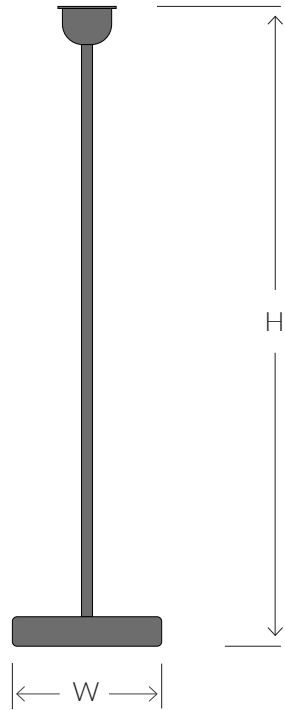

#### METAL TABLE LAMP

#### SIZES\*

1 light	H 61cm H 24"	W 12cm W 4.7"
---------	-----------------	------------------

Consult chart (right) for sizing

\*The height of the table lamp is taken from the lowest point of the product to the light fitting. (shade excluded)