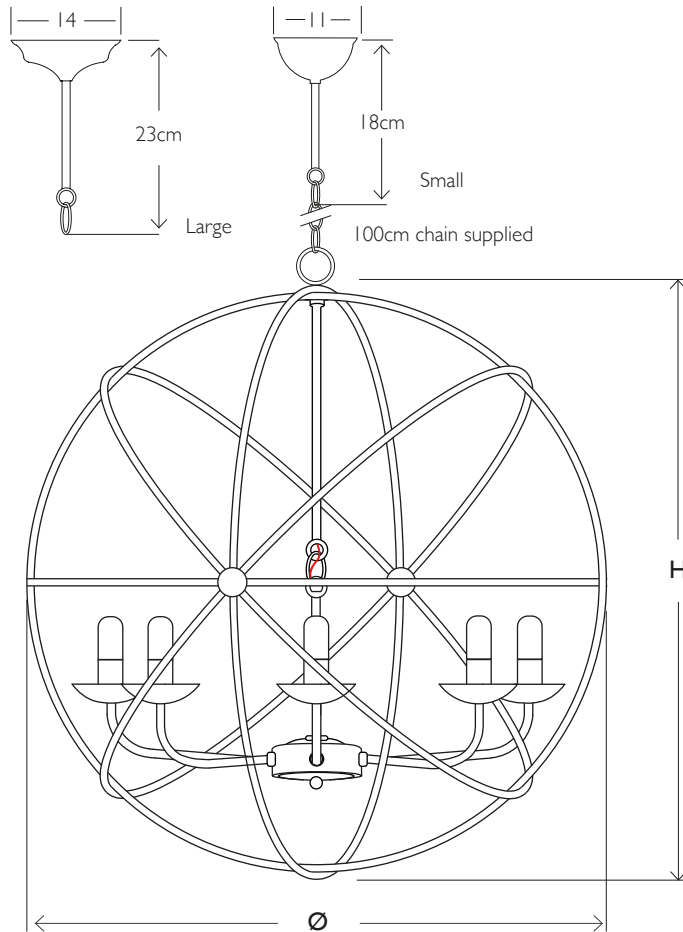

VILLAVERDE

LONDON

IP44 LEONARDO METAL CHANDELIER 444410665

Consult chart (right) for sizing

*The product height, does not include the ceiling cup dimension.
Please refer to the diagram above for the ceiling cup dimensions.

All products are handmade, therefore variances may occur.

SIZES*

5 light	H 60cm H 23.6 "	Diam 60cm Diam 23.6 "	Kg 9 Lb 19.8
6 light	H 80cm H 31.5 "	Diam 80cm Diam 31.5 "	Kg 10 Lb 22
8 light	H 100cm H 39.4 "	Diam 100cm Diam 39.4 "	Kg 11 Lb 24.2
10 light	H 120cm H 47.2 "	Diam 120cm Diam 47.2 "	Kg 14 Lb 30.9
12 light	H 140m H 55.1 "	Diam 140cm Diam 55.1 "	Kg 18 Lb 39.7