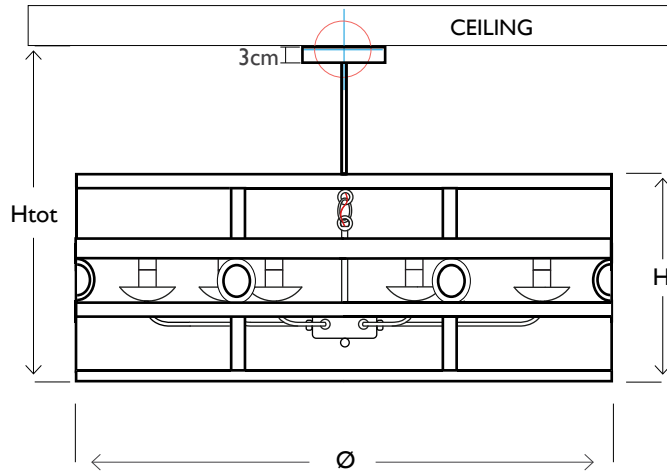

### SIZES\*

8 light	H 30cm H 11.8"	Htot 43cm Htot 16.3"	Diam 80cm Diam 31.4"	Kg 11 Lb 24
---------	-------------------	-------------------------	-------------------------	----------------

Bespoke size available

Consult chart (right) for sizing

Consult chart (right) for sizing

\*The height of the ceiling light is taken from the lowest point of the product to the ceiling fitting

All our product are handmade, therefore variances may occur.