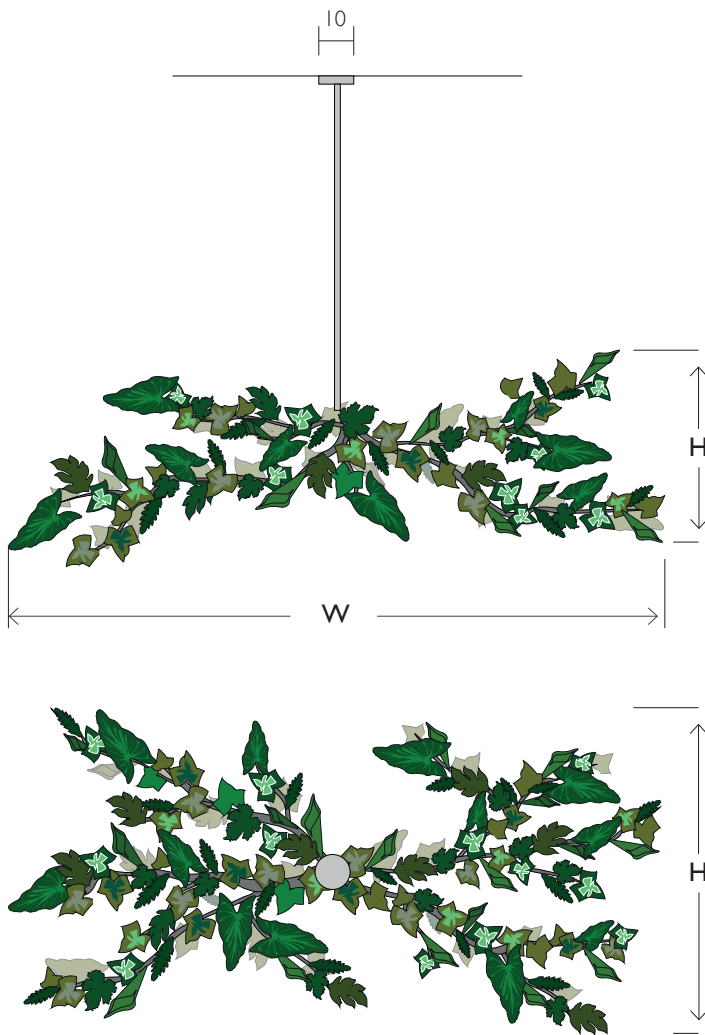

USA Regulations may affect the Design.

STANDARD

All lighting is made to CE standards
UL listing upon request

SHADES

Shade are not available for this product.

SIZES* Bespoke sizes available

8 light	H 50cm	W 150cm	D 75cm	Kg 18
	H 19.7"	W 59.05"	D 29.52"	Lb 39.68

Consult chart (right) for sizing

*The height of the ceiling light is taken from the lowest point of the fitting to where the chain starts. An allowance of approximately 18cm or 7" should be added to the height of such ceiling lights to allow for a minimal length of chain and the ceiling rose.